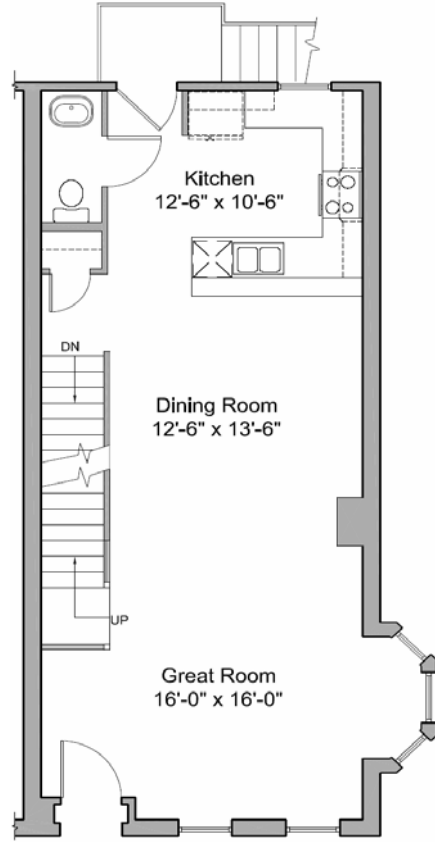

PLAN B3

1,700 Square Feet
2 Bedrooms/2.5 Baths, Bay Window
Available in Buildings 1 & 3

FIRST FLOOR PLAN

ALTERNATE FIRST FLOOR PLAN

SECOND FLOOR PLAN

LOWER LEVEL