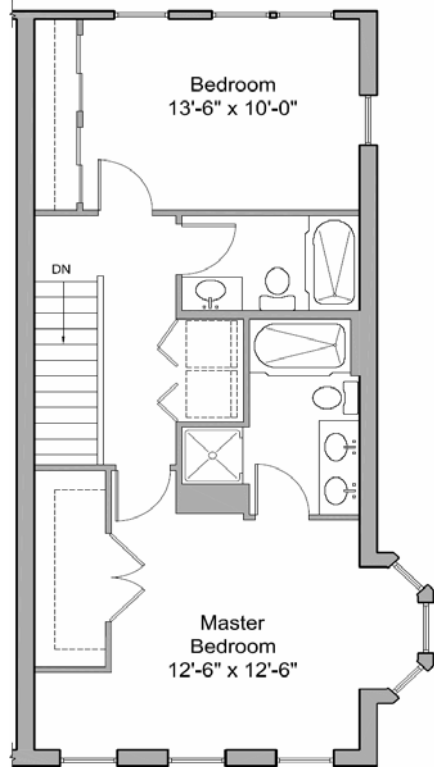

PLAN B3

1,700 Square Feet
2 Bedrooms/2.5 Baths, Bay Window
Available in Buildings 1 & 3

FIRST FLOOR PLAN

ALTERNATE FIRST FLOOR PLAN

SECOND FLOOR PLAN

LOWER LEVEL