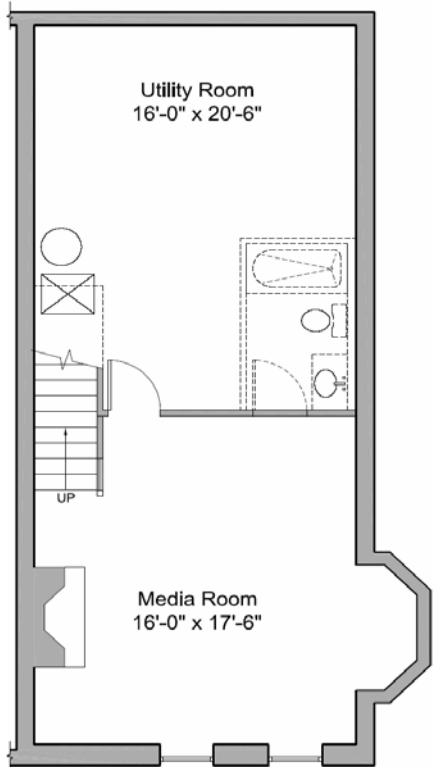

PLAN B3

1,700 Square Feet
2 Bedrooms/2.5 Baths, Bay Window
Available in Buildings 1 & 3

FIRST FLOOR PLAN

ALTERNATE FIRST FLOOR PLAN

SECOND FLOOR PLAN

LOWER LEVEL