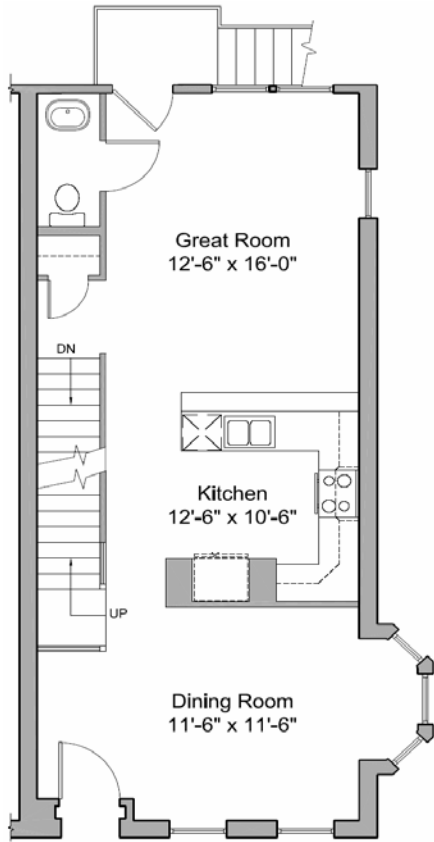

PLAN B3

1,700 Square Feet
2 Bedrooms/2.5 Baths, Bay Window
Available in Buildings 1 & 3

FIRST FLOOR PLAN

ALTERNATE FIRST FLOOR PLAN

SECOND FLOOR PLAN

LOWER LEVEL