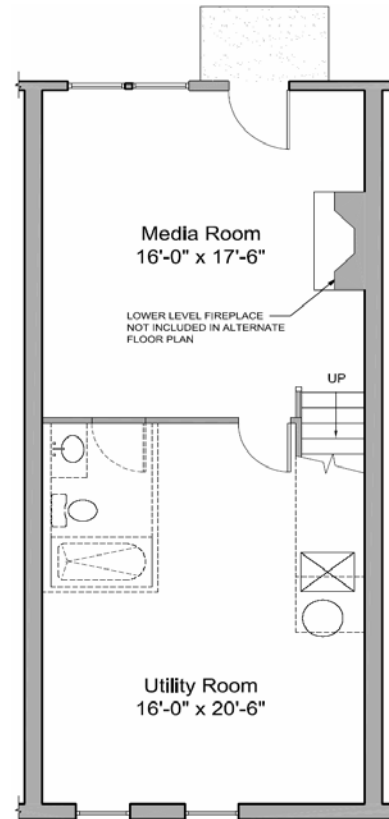

**PLAN B2**

1,700 Square Feet  
2 Bedrooms/2.5 Baths, Walk-Out Lower Level  
Available in Buildings 5 & 6

**FIRST FLOOR PLAN**

**ALTERNATE FIRST FLOOR PLAN**

**SECOND FLOOR PLAN**

**LOWER LEVEL**