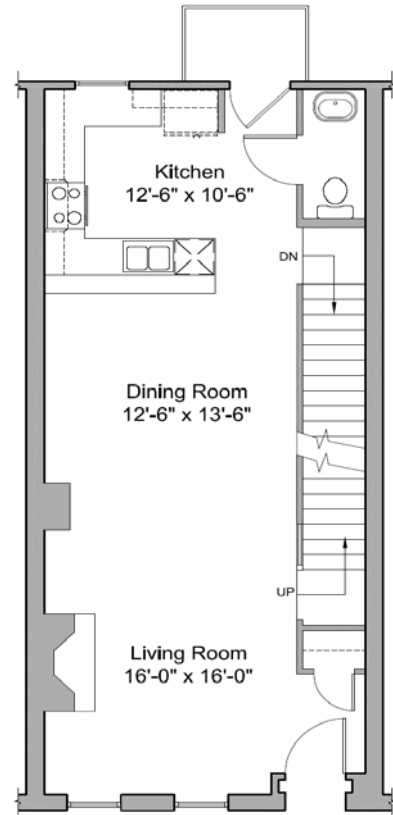

**PLAN B2**

1,700 Square Feet  
2 Bedrooms/2.5 Baths, Walk-Out Lower Level  
Available in Buildings 5 & 6

**FIRST FLOOR PLAN**

**ALTERNATE FIRST FLOOR PLAN**

**SECOND FLOOR PLAN**

**LOWER LEVEL**