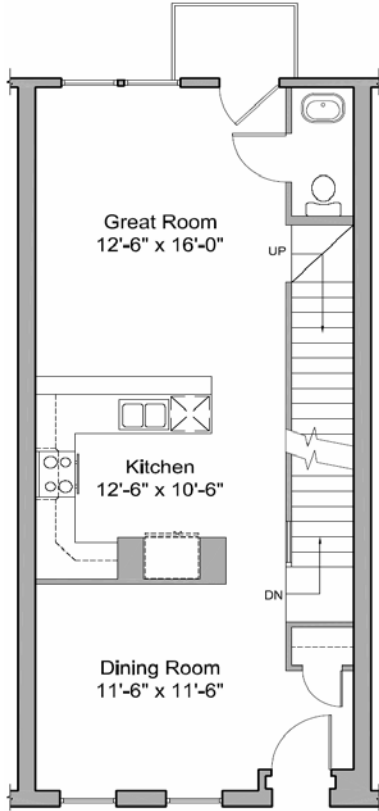

**PLAN B2**

1,700 Square Feet  
2 Bedrooms/2.5 Baths, Walk-Out Lower Level  
Available in Buildings 5 & 6

**FIRST FLOOR PLAN**

**ALTERNATE FIRST FLOOR PLAN**

**SECOND FLOOR PLAN**

**LOWER LEVEL**