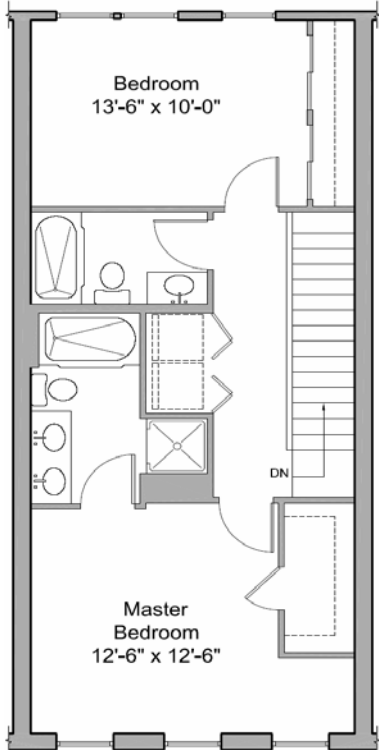

**PLAN B2**

1,700 Square Feet  
2 Bedrooms/2.5 Baths, Walk-Out Lower Level  
Available in Buildings 5 & 6

**FIRST FLOOR PLAN**

**ALTERNATE FIRST FLOOR PLAN**

**SECOND FLOOR PLAN**

**LOWER LEVEL**